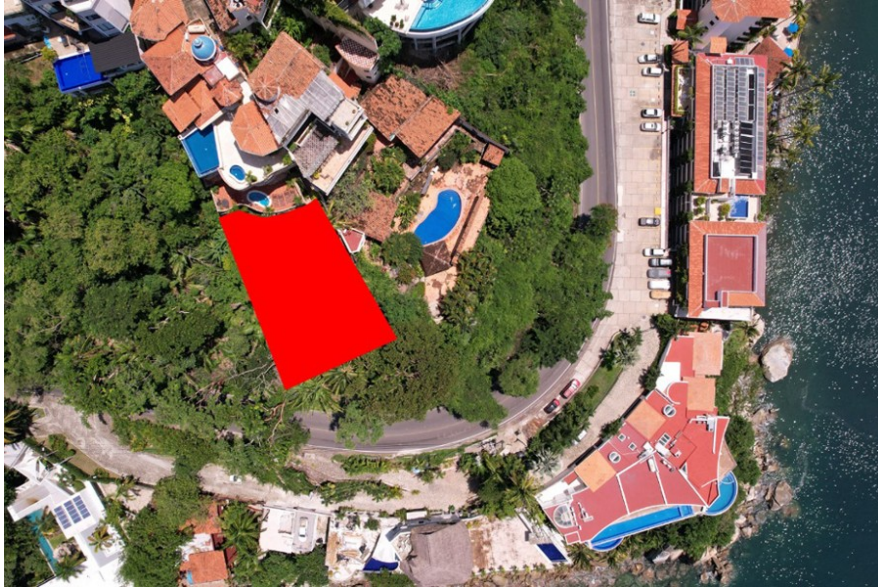

Lote Mismaloya

Km 11 Carr 200 A Barra De Navidad Ja, Puerto Vallarta,, Lomas De Mismaloya

--
 --
 459 m2 LND.
 --

Price:
\$489,000 usd

Type:
Lot
Region:
Mismaloya

Agent

Silvia L. Elias
322 292 1099

silvia@pvre.com

Agency

PV Realty

México 1320 Loc-2, Col.5 de Diciembre

Bay view lot in Mismaloya in a neighborhood of residences valued more than 3 million usd. Direct access from the federal highway 200 make ease of construction.